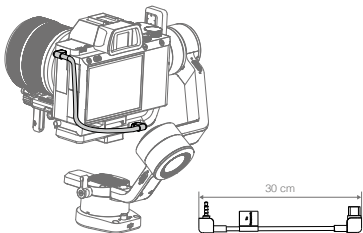

“DJI OSMO” 表示深圳市大疆灵眸科技有限公司及其关联公司。